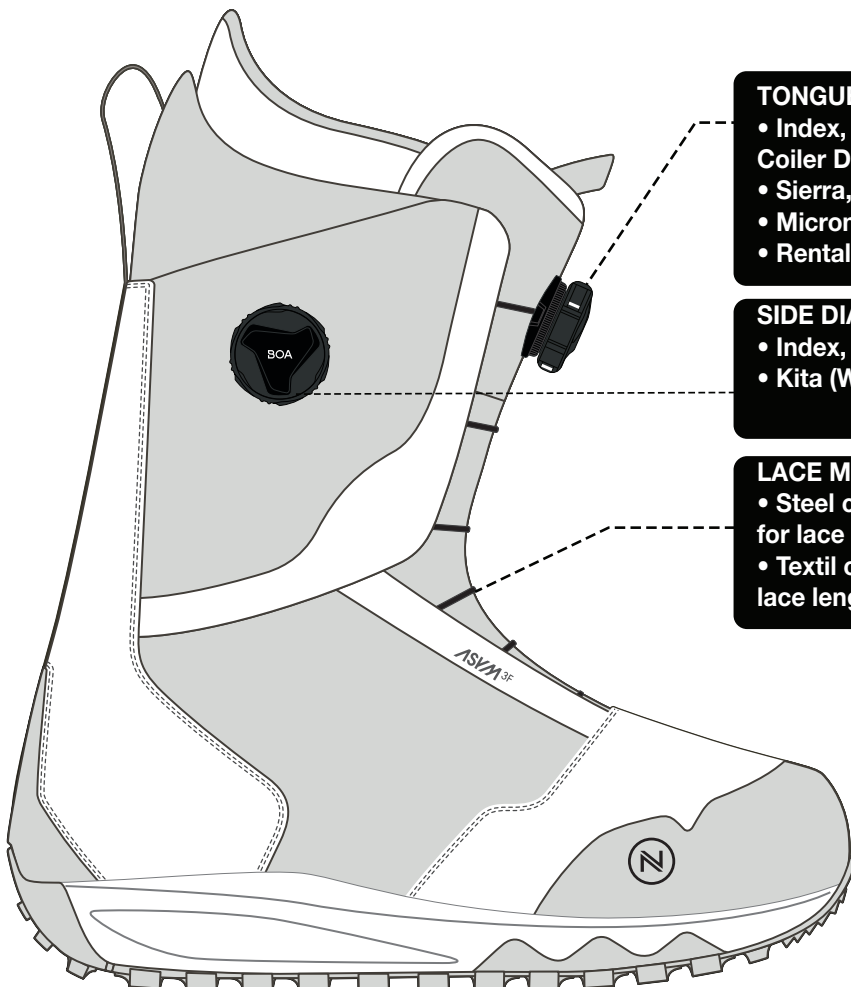

SYSTEM ANATOMY**DIAL**

Varying in size, design, and user interface, Boa dials fine-tune fit with precision, allow for quick adjustment, and never settle on performance.

LACE

The workhorse of the Boa Fit System, Boa laces routinely tolerate the toughest environments and field tests, and are expertly configured for precision and performance.

**LACE GUIDES**

Lace guides replace traditional eyelets and the deficiencies that come with them. Boa lace guides are designed to minimize friction and distribute even closure.

TONGUE DIAL MODELS :

- Index, Kita (W), Rift (W), Altai (W), Cascade (W)= H4 Coiler Dial G
- Sierra, Slerra W = H4 Dial B
- Micron Boa = M4, Dial A
- Rental = H4-R Coiler

SIDE DIAL MODELS :

- Index, Kita hybrid (W) = H4 Coiler Dial G
- Kita (W), Rift (W), Altai (W)= M3_v2 Remote

LACE MODEL :

- Steel cables: SS2-HP88 Lace (check boot tongue-label for lace length)
- Textil cables: TX3 Lace (check boot tongue-label for lace length)