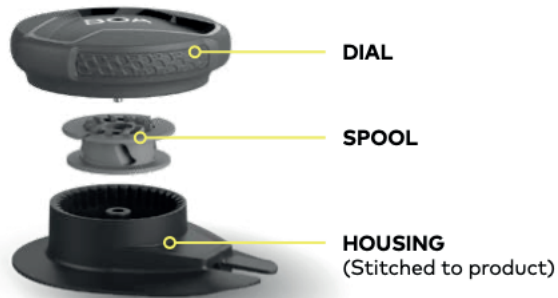

M3_V2 Remote DIAL Construction :**H4 DIAL Construction :**

NEW H-SERIES platform is built to withstand impact. The updated cartridge assembly is engineered for durability, quick installation, and easy repair.

SYSTEM ANATOMY**DIAL**

Varying in size, design, and user interface, Boa dials fine-tune fit with precision, allow for quick adjustment, and never settle on performance.

LACE

The workhorse of the Boa Fit System, Boa laces routinely tolerate the toughest environments and field tests, and are expertly configured for precision and performance.

**LACE GUIDES**

Lace guides replace traditional eyelets and the deficiencies that come with them. Boa lace guides are designed to minimize friction and distribute even closure.

TONGUE DIAL MODELS :

- Index, Kita (W), Rift (W), Altai (W), Cascade (W)= H4 Coiler Dial G
- Sierra, Slerra W = H4 Dial B
- Micron Boa = M4, Dial A
- Rental = H4-R Coiler