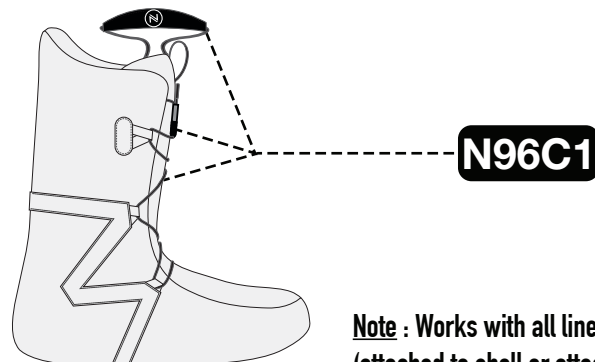

Note : This model is not available as spare part. Please substitute with gold level liner.

Bronze Level Heat Moldable Liner

Original Model: Cascade, Cascade W, Sierra, Sierra W, ANSR Rental

Men's Version (7-14US) : **N01A1**

Women's Version (5.5-10US) : **N01A2**

Lace lock Kit : Lace + Lock + Handle (prs)

Suitable for : Kita, Kita W, Rft, Rift W, Altai, Altai W, Cascade, Cascade W, Sierra, Sierra W

Note : Works with all liner cuffs (attached to shell or attached to liner)