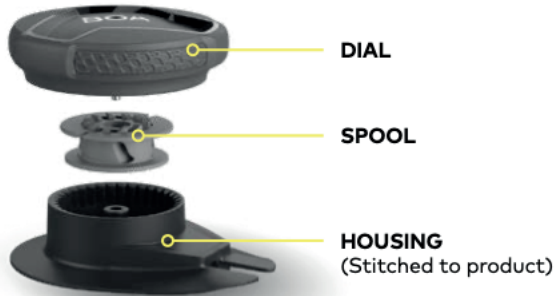

M3_V2 Remote DIAL Construction :**H4 DIAL Construction :**

NEW H-SERIES platform is built to withstand impact. The updated cartridge assembly is engineered for durability, quick installation, and easy repair.

SYSTEM ANATOMY**DIAL**

Varying in size, design, and user interface, Boa dials fine-tune fit with precision, allow for quick adjustment, and never settle on performance.

LACE

The workhorse of the Boa Fit System, Boa laces routinely tolerate the toughest environments and field tests, and are expertly configured for precision and performance.

**LACE GUIDES**

Lace guides replace traditional eyelets and the deficiencies that come with them. Boa lace guides are designed to minimize friction and distribute even closure.

TONGUE DIAL MODELS :

- Index, Kita (W), Rift (W), Altai (W), Cascade (W)= H4 Coiler Dial G
- (Ranger, Maya) = H4 Dial B
- (Micron Boa) = M3, Dial #E
- (Rental) = H3-R Coiler, Dial style #B w/ small shield