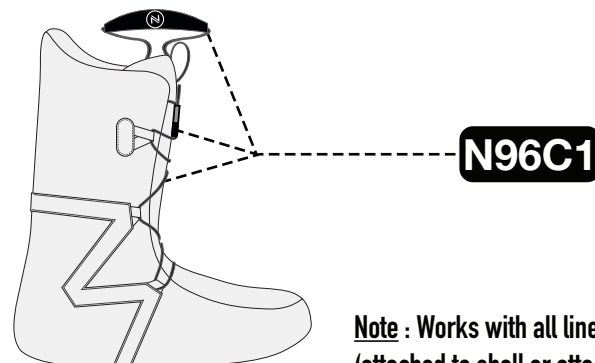

Lace lock Kit : Lace + Lock + Handle (prs)

Suitable for : Kita, Kita W, Rft, Rift W, Altai, Altai W, Cascade, Cascade W

Note : Works with all liner cuffs
(attached to shell or attached to liner)