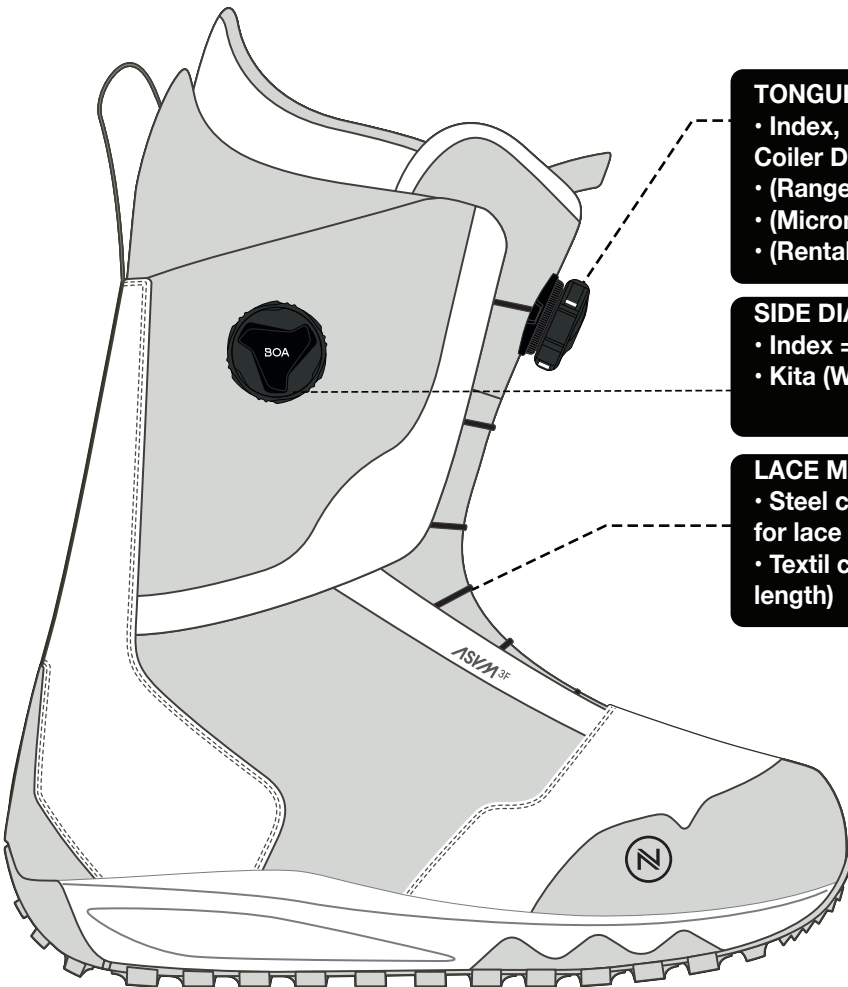

SYSTEM ANATOMY**DIAL**

Varying in size, design, and user interface, Boa dials fine-tune fit with precision, allow for quick adjustment, and never settle on performance.

LACE

The workhorse of the Boa Fit System, Boa laces routinely tolerate the toughest environments and field tests, and are expertly configured for precision and performance.

**LACE GUIDES**

Lace guides replace traditional eyelets and the deficiencies that come with them. Boa lace guides are designed to minimize friction and distribute even closure.

TONGUE DIAL MODELS :

- Index, Kita (W), Rift (W), Altai (W), Cascade (W)= H4 Coiler Dial G
- (Ranger, Maya) = H4 Dial B
- (Micron Boa) = M3, Dial #E
- (Rental) = H3-R Coiler, Dial style #B w/ small shield

SIDE DIAL MODELS :

- Index = H4 Coiler Dial G
- Kita (W), Rift (W), Altai (W)= M3_v2 Remote

LACE MODEL :

- Steel cables: SS2-HP88 Lace (check boot tongue-label for lace length)
- Textil cables: TX3 Lace (check boot tongue-label for lace length)